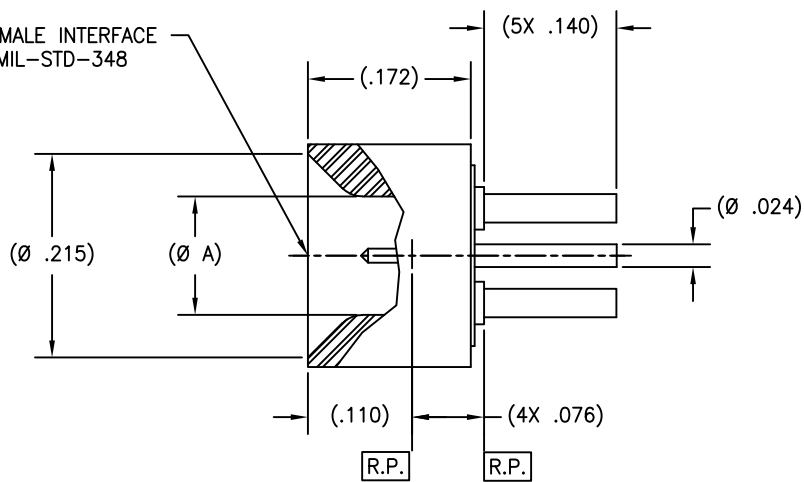

B

B

A

A

SMP MALE INTERFACE
PER MIL-STD-348

FIGURE 1

SMP MALE INTERFACE
PER MIL-STD-348

FIGURE 2

SCALE	DIRECTORY\SUB-DIRECTORY	SHEET 2 of 2
10:1	_OUTLINE\	
SIZE	CAGE CODE	DRAWING NO.
C	30990	P696
		REV.
		E

4

3

2

1

4

3

2