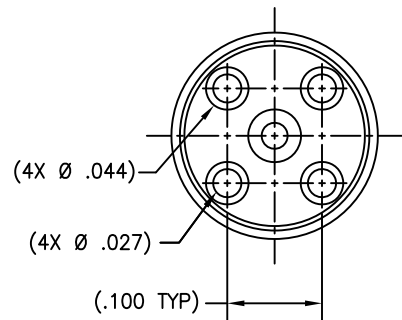

B

B

A

A

SMP MALE INTERFACE
PER MIL-STD-348

FIGURE 1

SMP MALE INTERFACE
PER MIL-STD-348

FIGURE 2

SCALE	DIRECTORY\SUB-DIRECTORY	SHEET 2 of 2
10:1	_OUTLINE\	
SIZE	CAGE CODE	DRAWING NO.
C	30990	P696
		REV.
		E

4

3

2

1

4

3

2