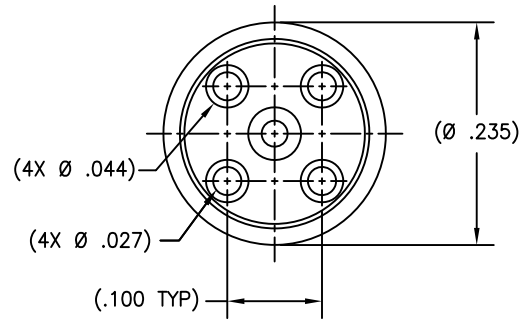

A

SMP MALE INTERFACE
PER MIL-STD-348

FIGURE 1

SMP MALE INTERFACE
PER MIL-STD-348

FIGURE 2

SCALE	DIRECTORY\SUB-DIRECTORY	SHEET 2	of 2
10:1	_OUTLINE\		
SIZE	CAGE CODE	DRAWING NO.	REV.
C	30990	P696	E

4

3