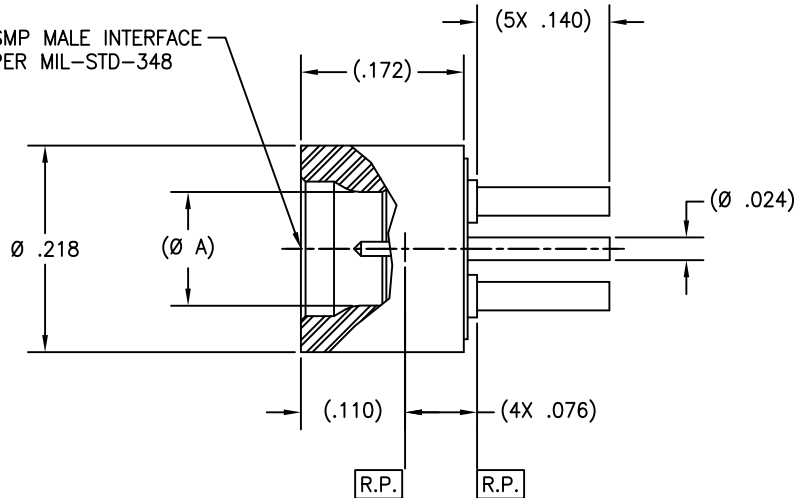

A

SMP MALE INTERFACE
PER MIL-STD-348

FIGURE 1

SMP MALE INTERFACE
PER MIL-STD-348

FIGURE 2

SCALE	DIRECTORY\SUB-DIRECTORY	SHEET 2	of 2
10:1	_OUTLINE\		
SIZE	CAGE CODE	DRAWING NO.	REV.
C	30990	P696	E

4

3