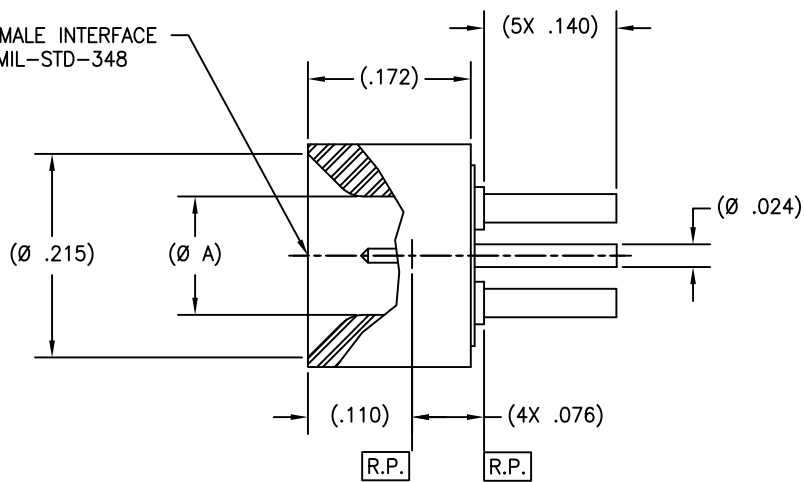

A

SMP MALE INTERFACE
PER MIL-STD-348

FIGURE 1

SMP MALE INTERFACE
PER MIL-STD-348

FIGURE 2

SCALE	DIRECTORY\SUB-DIRECTORY	SHEET 2	of 2
10:1	_OUTLINE\		
SIZE	CAGE CODE	DRAWING NO.	REV.
C	30990	P696	E

4

3