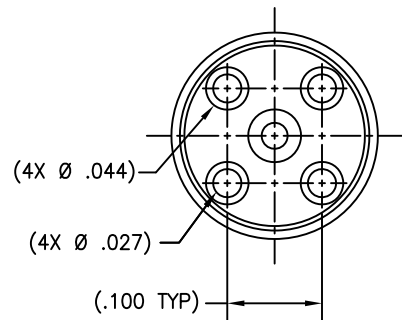

SCALE	DIRECTORY\SUB-DIRECTORY	SHEET 2 of 2
10:1	_OUTLINE\	
SIZE	CAGE CODE	DRAWING NO.
C	30990	P696
		REV.
		E

4

3

2

1

4

3

2

A

SMP MALE INTERFACE
PER MIL-STD-348

FIGURE 1

SMP MALE INTERFACE
PER MIL-STD-348

FIGURE 2

SCALE	DIRECTORY\SUB-DIRECTORY	SHEET 2	of 2
10:1	_OUTLINE\		
SIZE	CAGE CODE	DRAWING NO.	REV.
C	30990	P696	E

4

3