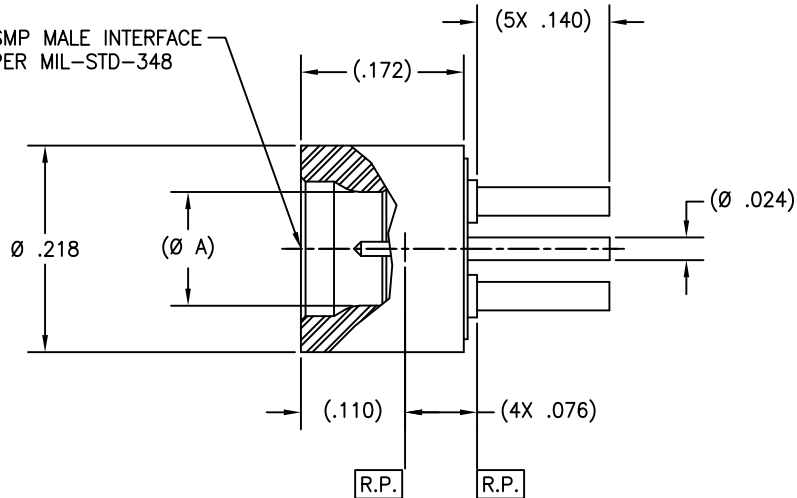

B

B

A

A

SMP MALE INTERFACE
PER MIL-STD-348

FIGURE 1

SMP MALE INTERFACE
PER MIL-STD-348

FIGURE 2

SCALE	DIRECTORY\SUB-DIRECTORY	SHEET 2 of 2
10:1	_OUTLINE\	
SIZE	CAGE CODE	DRAWING NO.
C	30990	P696
		REV.
		E

4

3

2

1

4

3

2