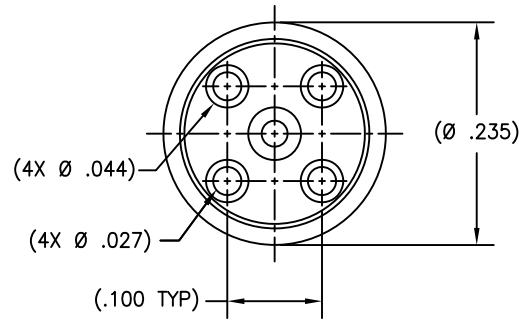

B

B

A

A

SMP MALE INTERFACE
PER MIL-STD-348

FIGURE 1

SMP MALE INTERFACE
PER MIL-STD-348

FIGURE 2

SCALE	DIRECTORY\SUB-DIRECTORY	SHEET 2 of 2
10:1	_OUTLINE\	
SIZE	CAGE CODE	DRAWING NO.
C	30990	P696
		REV.
		E

4

3

2

1

4

3

2